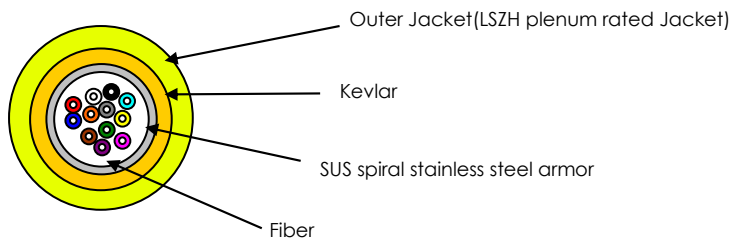

TrueLink™ - Indoor/Outdoor Armored Fiber Cable

Armored Fiber Cable

DESCRIPTION:

6,12,or 24 core Spiral Armored Cable, Plenum Rated, Indoor or Outdoor Yellow Jacket

Fiber Core	Fiber Type	Cable OD (mm)	Tight Buffered (mm)	Tensile Strength Max. (N)		Bend Radius		LP (N/100mm)
				S.T.	L.T.	Dyn.	Sta.	
6	4.5mm-6S	Φ 4.8±0.2	Φ 0.5	1000	500	100	50	3000
12	5.5mm-12S	Φ 5.5±0.25	Φ 0.5	1200	600	150	75	3000
24	4.5mm-24S	Φ 13±0.25	Φ 0.5	2400	1200	420	200	3000

CABLE CONSTRUCTION

6 CORE

12 CORE

24 CORE