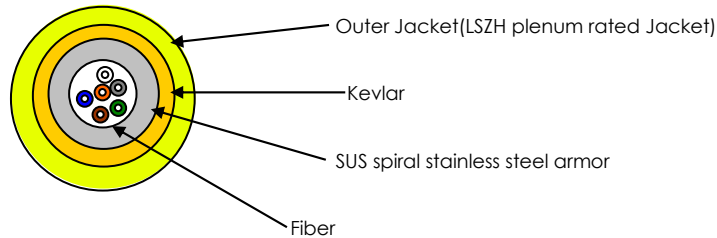

CABLE CONSTRUCTION

6 CORE