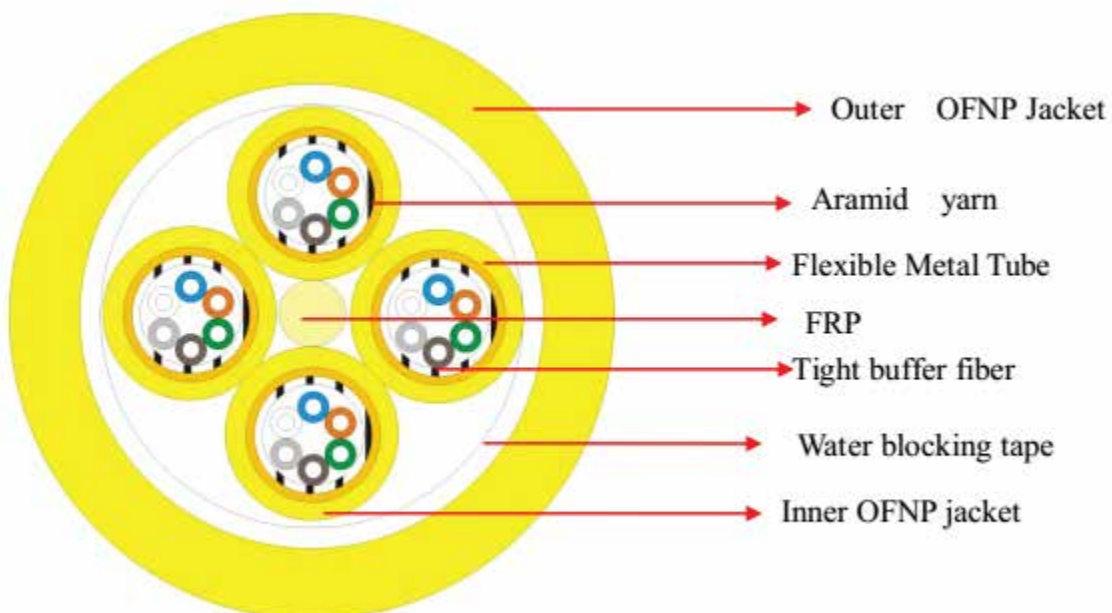

# TRUELINK™ INDOOR/OUTDOOR ARMORED FIBER CABLE

**MODEL # FC-72/OS2/IOA/Y**

### DESCRIPTION:

72 core Spiral Armored Cable, Plenum Rated, Indoor or Outdoor Yellow Jacket.

Specifications			
<b>Construction</b>			
Core	72		
OD ( mm)	23 (+/- 1.0)		
Fiber Type	G652D		
Wavelength (nm)	1310/1550		
Attenuation (dB/km)	0.5/0.4		
<b>Performance</b>	<b>Long Term</b>	<b>Short Term</b>	
Max. Tension ((N)	200	400	
Max Crushing Resistance (N/100mm <sup>2</sup> )	300	1000	
Minimum Bending Radius 30D (Dynamic)	15D (Static)		
Operating temperature - °C	-40≈70		
Environmental	Indoor/Outdoor		