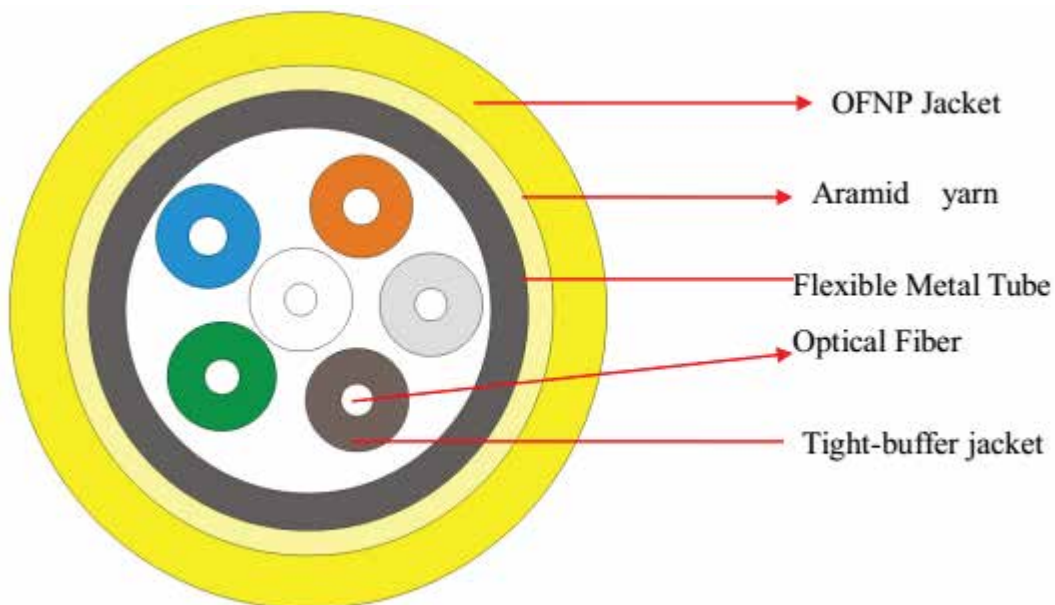

# TRUELINK™ INDOOR/OUTDOOR ARMORED FIBER CABLE

**MODEL # FC-X/OS2/IOA/Y**

Armored Fiber Cable

**DESCRIPTION:**

6,12,or 24 core Spiral Armored Cable, Plenum Rated, Indoor or Outdoor Yellow Jacket.

Specifications				
<b>Construction</b>				
	Core	6	12	24
	OD (+/- 0.3) (mm)	6.6	7.6	10.5
	Fiber Type	G652D		
	Wavelength (nm)	1310/1550		
	Attenuation (dB/km)	0.5/0.4		
<b>Performance</b>		<b>Long Term</b>		<b>Short Term</b>
	Max. Tension ((N)	200		400
	Max Crushing Resistance (N/100mm <sup>2</sup> )	300		1000
	Minimum Bending Radius 30D (Dynamic)			15D (Static)
	Operating temperature - °C	-40≈70		
Environmental		Indoor/Outdoor		