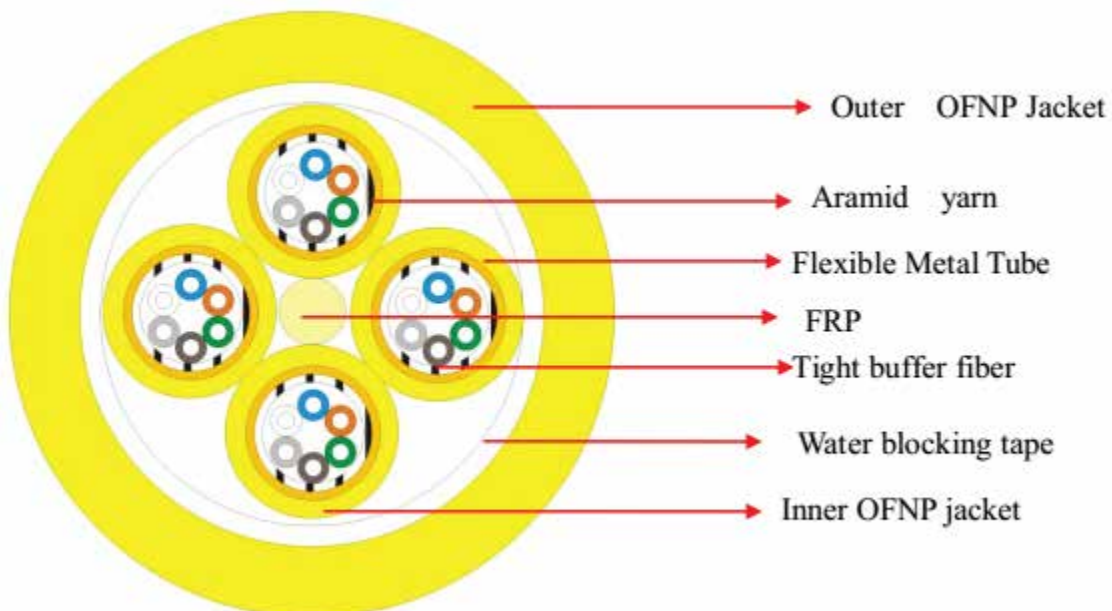

# TRUELINK™ INDOOR/OUTDOOR ARMORED FIBER CABLE

**MODEL # FC-48/OS2/IOA/Y**

## 48 Armored Fiber Cable

### DESCRIPTION:

48 core Spiral Armored Cable, Plenum Rated, Indoor or Outdoor Yellow Jacket.

Specifications			
<b>Construction</b>			
Core	48		
OD ( mm)	19 (+/- 0.5)		
Fiber Type	G652D		
Wavelength (nm)	1310/1550		
Attenuation (dB/km)	0.5/0.4		
<b>Performance</b>	<b>Long Term</b>	<b>Short Term</b>	
Max. Tension ((N)	200	400	
Max Crushing Resistance (N/100mm <sup>2</sup> )	300	1000	
Minimum Bending Radius 30D (Dynamic)	15D (Static)		
Operating temperature - °C	-40≈70		
Environmental	Indoor/Outdoor		