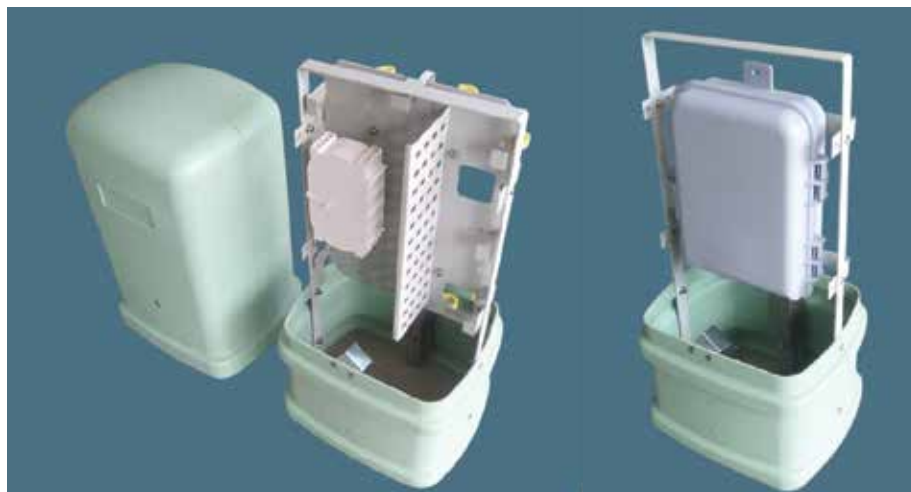

TRUE LINK FIBER SPLICE CLOSURE

MODEL # FPED-104

FEATURES

The pedestal is designed specifically for the housing of fiber access terminals to provide protection to the equipment installed. The green environmentally friendly appearance makes it ideal for installations.

Specifications:

- W X L X H - 13.62" X 11.73" X 26.81"
- Waterproof design with IP-55 protection level
- Number of cores for fiber fusion - 96
- Capacity - 48 (LC) for distribution
- Easy to re-enter
- Cable entry/exit ports
- Integrated seal, air tight and waterproof
- Stainless steel metal frame
- RoHS Compliant