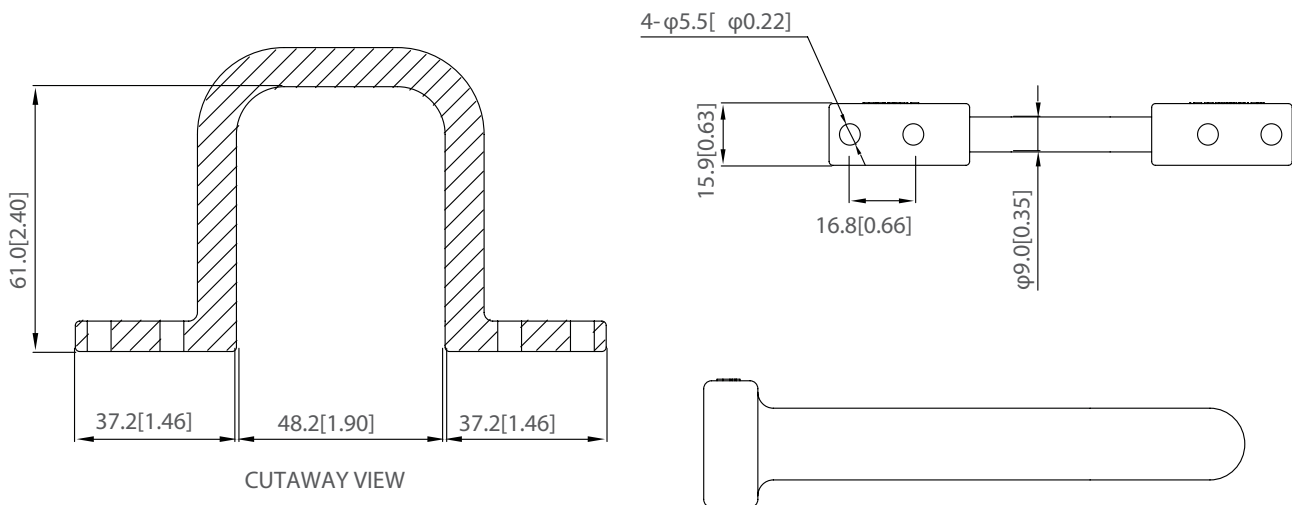

True connect METAL DISTRIBUTION D RING

MODEL # CM-DR/2

FEATURES

2" inch metal distribution D Ring

FEATURES

- * Aluminum
- * Holds up to 75 1/4" diameter cables
- * Inside Diameter 2"
- * 0.13 lb weight
- * 50 per box